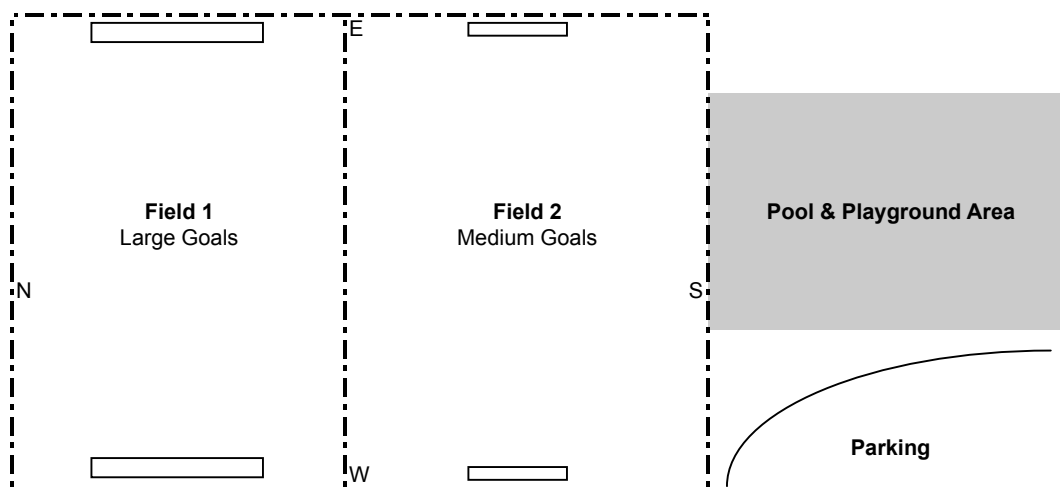

Bloomfield - Soccer Fields

Fall 2008 Reservations

Day	Field	4:00	4:30	5:00	5:30	6:00	6:30	7:00
MONDAY	1E				Santiago	Santiago		
	1W				Santiago	Santiago		
	2E				Roberts	Roberts		
	2W				Roberts	Roberts		
TUESDAY	1E				Guimares	Guimares	Guimares	
	1W				Guimares	Guimares	Guimares	
	2E				Palluth	Palluth		
	2W				Palluth	Palluth		
WEDNESDAY	1E				Riethman	Riethman		
	1W				Riethman	Riethman		
	2E				Abernathy	Abernathy		
	2W				Abernathy	Abernathy		
THURSDAY	1E				Lane (little kids)	Lane	Stanbury	Stanbury
	1W				Lane	Lane	Stanbury	Stanbury
	2E			Walker	Walker	Walker	Walker	
	2W					Walker	Walker	
FRIDAY	1E				Palluth	Palluth		
	1W				Palluth	Palluth		
	2E							
	2W							

FIELD DIAGRAM FOR BLOOMFIELD

For questions or to schedule a practice time, send e-mail to: aggies_fan@msn.com